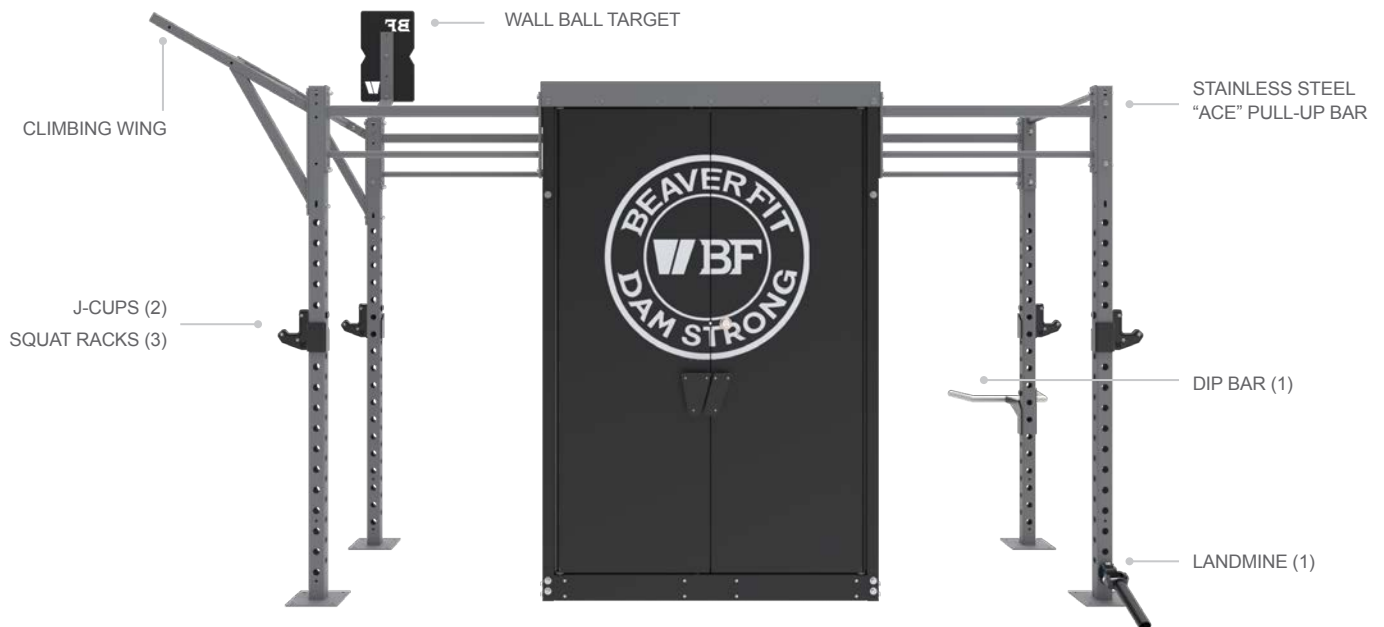

SHRED SHED

BEAVERFIT™ DAM STRONG

- TRAIN UP TO 30 ATHLETES OR PERSONNEL
- FREESTANDING WITH ADJUSTABLE FOOTPADS
- INTEGRATED, LOCKABLE STORAGE
- SUPERIOR WEATHERPROOFING (HOT DIP GALVANIZED / POWDER COATED)
- CUSTOM COLORS AND BRANDING AVAILABLE
- ULTRA STABLE PATENTED DESIGN (SIDE MOUNTED BRACKETS, 7 GAUGE STEEL 3X3 TUBING)

THE BEAVERFIT SHRED SHED is a patented, integrated, multi-use storage shed, custom-fabricated to anchor a BeaverFit functional training rig and store the equipment necessary to create a world class, multi-modality training center.

BEAVERFITUSA.COM

CONTACT US FOR MORE PRODUCT INFORMATION:
SALES@BEAVERFITUSA.COM

SHRED SHED

DETAILS

- BEAVERFIT LOGOS ON FRONT AND BACK WITH CUSTOMER LOGOS ON 2 SIDES.
- STORAGE ONLY (SHED ONLY): 1100 LBS
- LIGHT (SHED AND RIGS): 1700 LBS
- HEAVY (SHED, RIGS + ACCESSORIES): 2850 LBS
- FREESTANDING AND SHOULD NOT EXCEED A GRADE OF 0.5" OVER 4'
- FULL OFFLOAD AND INSTALLATION SERVICE AVAILABLE

INTEGRATED STORAGE	QUANTITY
STORAGE SHELVES	3
BUMPER PLATE SHELF	1
BARBELL STORAGE PEGS	2
ATTACHMENTS	QUANTITY
J-CUPS (SETS)	2
DIP BAR	1
LANDMINE	1
BATTLING ROPE HOOK	1
WALL BALL TARGET	1
EQUIPMENT FOR HEAVY PACKAGE	QUANTITY
STRENGTH	
MEDICINE BALL 10 LB 9"	1
MEDICINE BALL 14 LB 14"	1
MEDICINE BALL 20 LB 14"	1
KETTLEBELL 12 KG	1
KETTLEBELL 18KG	2
KETTLEBELL 24 KG	1
OLYMPIC BAR 20KG	3
10 LB BUMPER PLATES (PAIR)	3
15 LB BUMPER PLATES (PAIR)	3
25 LB BUMPER PLATES (PAIR)	3
45 LB BUMPER PLATES (PAIR)	3
SANDBAG	2
ADJUSTABLE BENCH	1
BAR COLLAR	2
HEX BAR	1
HEX BAR COLLAR	1
CHALK BAG	1
BODY WEIGHT AND CONDITIONING	
BATTLING ROPE	1
SUSPENSION TRAINER	2
RECOVERY AND MOBILITY	
MOBILITY BANDS - LIGHT	2
MOBILITY BANDS - HEAVY	2
LACROSSE BALL	2
FOAM ROLLER/STICK	2
SPEED AND AGILITY	
AGILITY CONES (SET OF 20)	1
JUMP ROPE	2
DRAG SLED	1